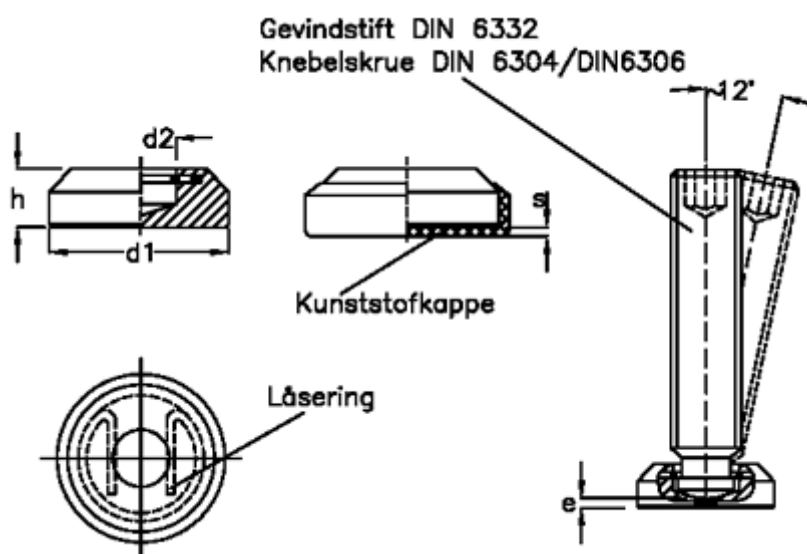

Data Sheet

Article number: 20804025B

Description: E+G Thrust pad
GN 6311.1-25-K

Measures

d1	= 25
d2	= 8.4
e	= 2.9
H	= 11
s	= 1.5
Thread	= M12